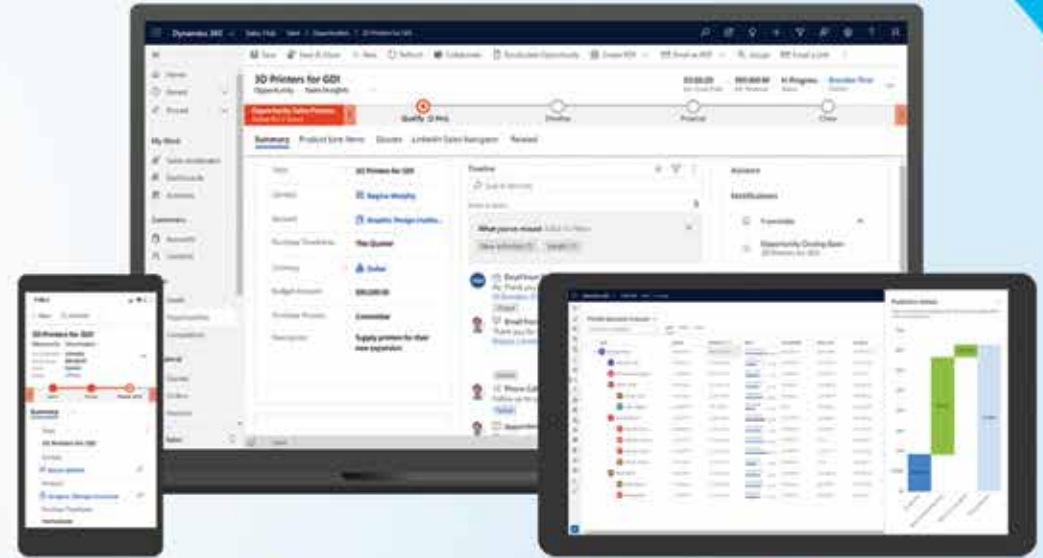

Microsoft Dynamics Practice