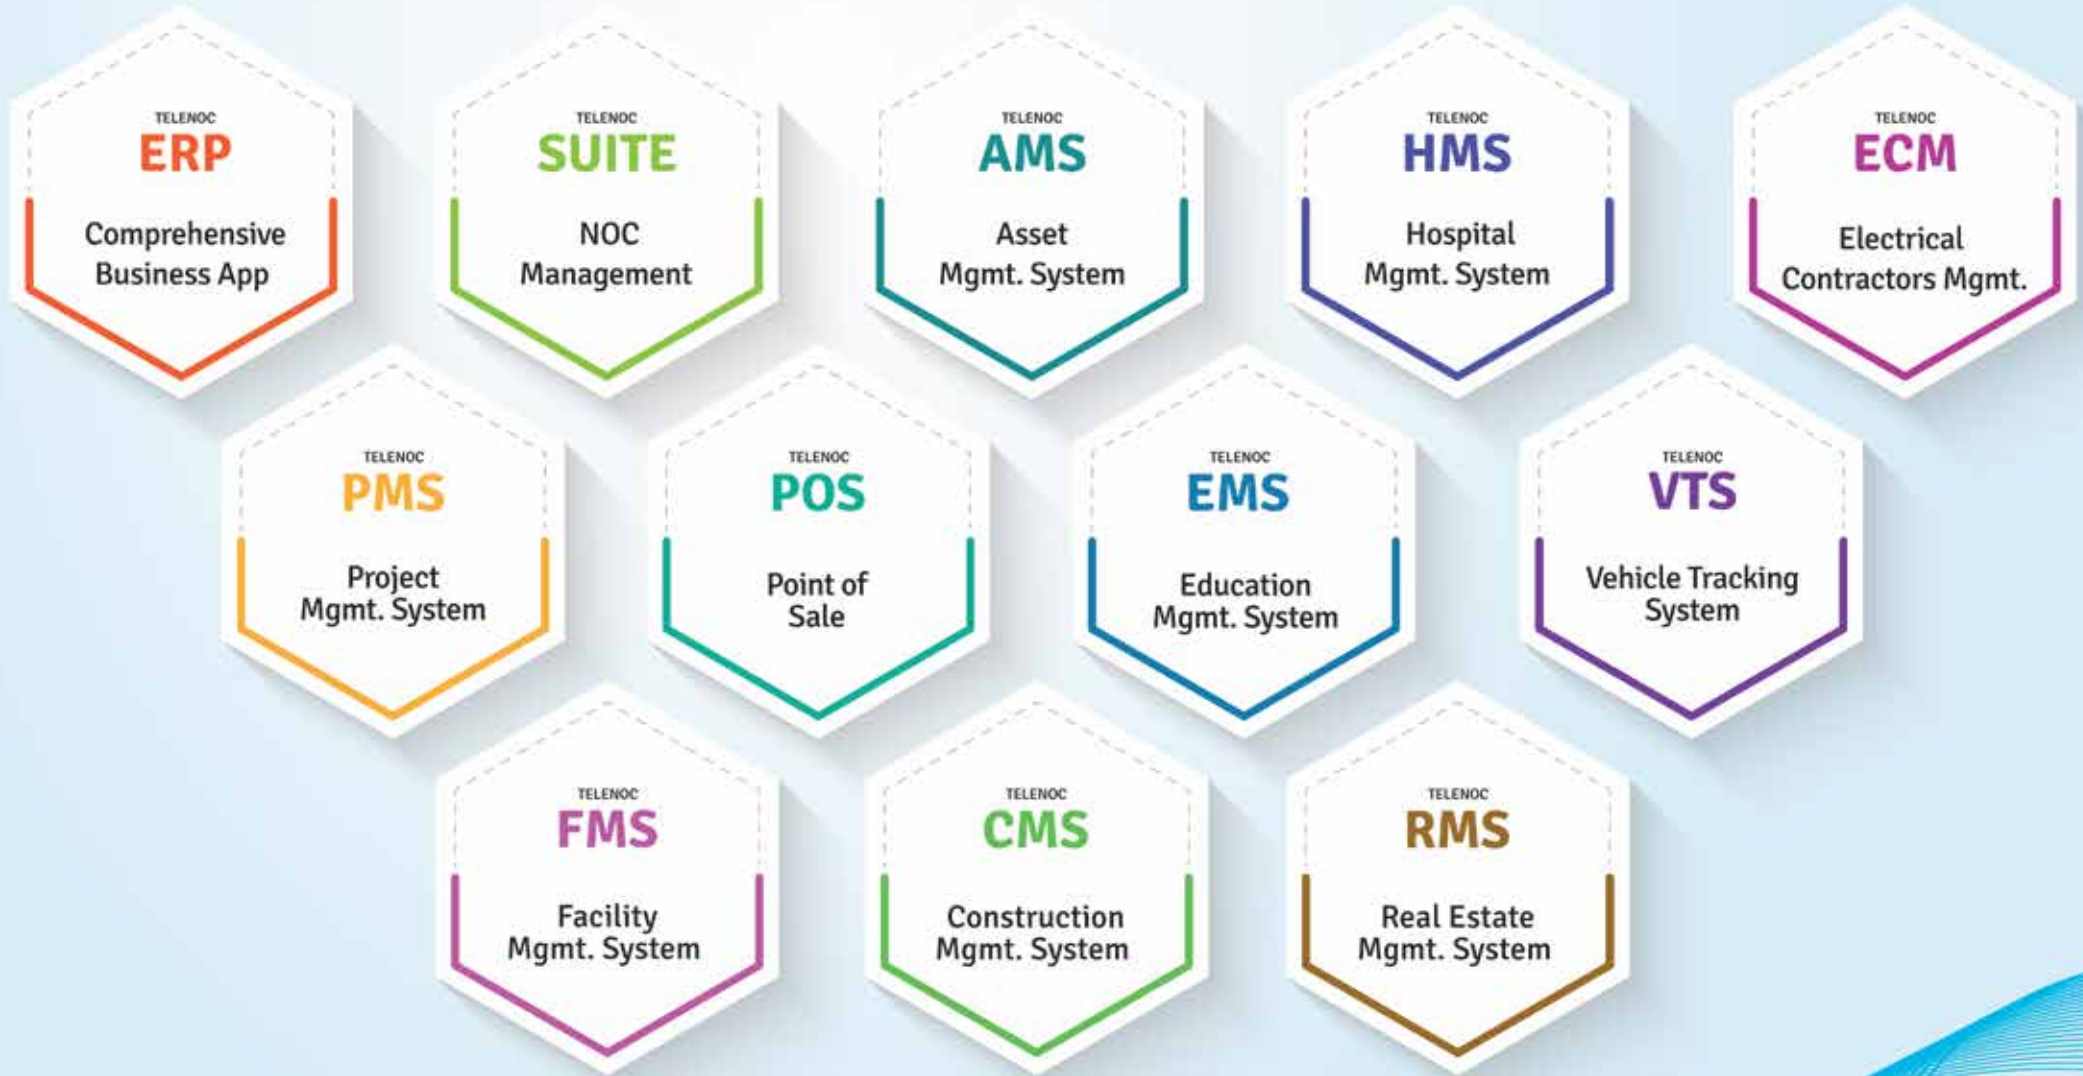

AIMS
Automatic Inventory Tracking System

CLOUDCON
SaaS Based Construction Management

HIS
Hospital & Clinics Management System

SMART EPC
Customized for Energy Sector Contractors

DDMS
Digital Document Management System

Focused Industries

Microsoft Dynamics Practice

Oracle Enterprise Solutions

TeleNoc Customized Products

Development Tools & Technologies

AI & GEN. AI TOOLS

DATABASE

DEVOPS

HELPDESK SUPPORT & SECURITY

MOBILITY & UI/UX

SharePoint & Exchange Services

Cybersecurity & Network Infrastructure

Cybersecurity Practice

Network Infrastructure

Cloud Consultancy

Virtualization & Data Management