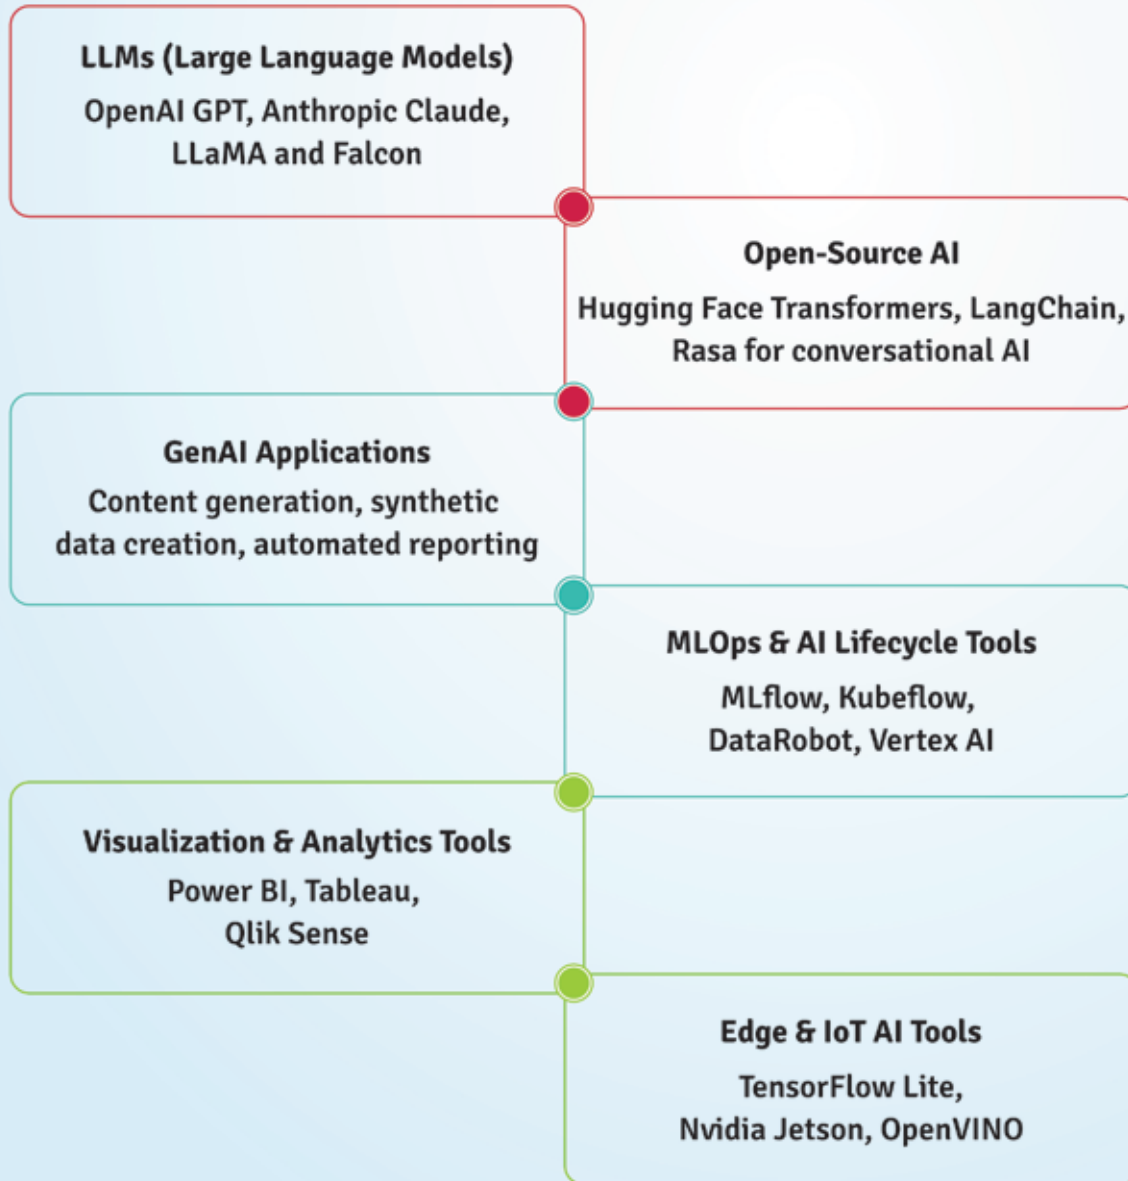

Infrastructure

Experienced Network Infra, Security Engineers, Helpdesk Support Engineer, System Admins etc.

Emerging Technologies

AI / ML & Data Science

Immersive Technologies

IoT & IIoT Solutions

AR/VR/MR/XR

Automation & Robotics

Smart DC Solutions

Artificial Intelligence (AI & Agentic AI)

Internet of Things (IoT & IIoT)

IoT Platforms
for smart buildings,
smart cities, and
connected healthcare

IIoT (Industrial IoT)
machine connectivity,
predictive maintenance,
and shop-floor visibility

Sensor fusion for
real-time monitoring
of energy, safety
and logistics

Edge AI deployment for
low-latency processing
and autonomous
decision-making

Immersive Technologies (AR/VR/MR/XR)

01

AR (Augmented Reality):
Remote assistance, maintenance overlays, and interactive training