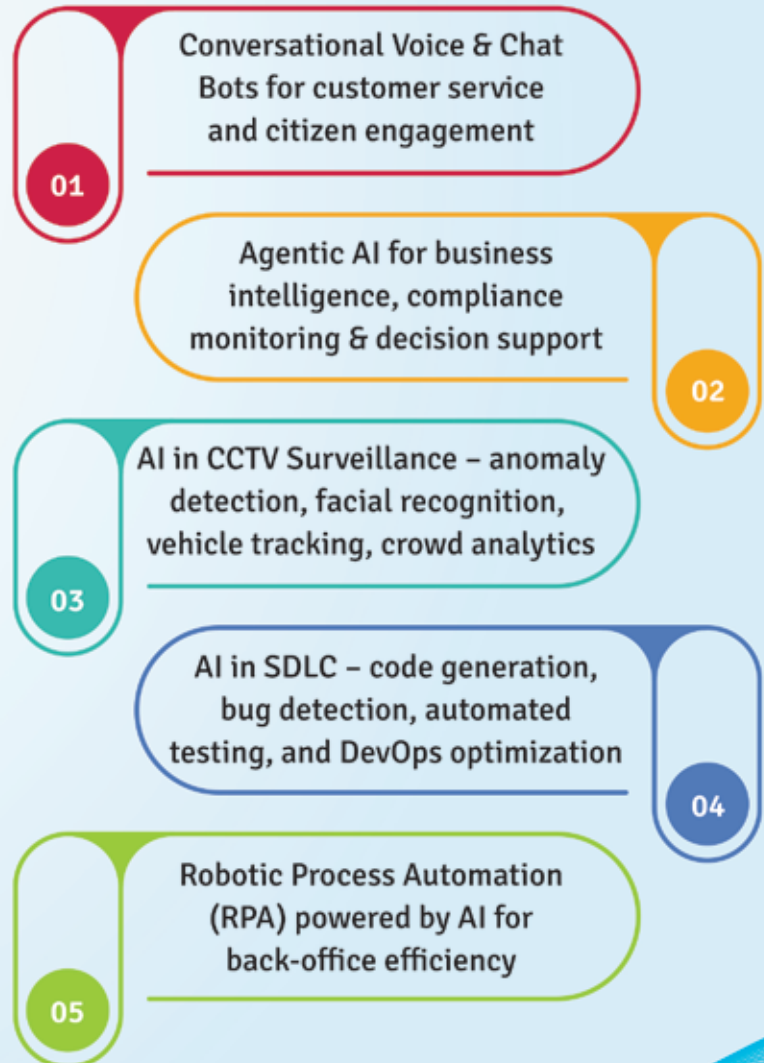

Infrastructure

Experienced Network Infra, Security Engineers, Helpdesk Support Engineer, System Admins etc.

Emerging Technologies

AI / ML & Data Science

Immersive Technologies

IoT & IIoT Solutions

AR/VR/MR/XR

Automation & Robotics

Smart DC Solutions

Artificial Intelligence (AI & Agentic AI)

Internet of Things (IoT & IIoT)

IoT Platforms
for smart buildings,
smart cities, and
connected healthcare

IIoT (Industrial IoT)
machine connectivity,
predictive maintenance,
and shop-floor visibility

Sensor fusion for
real-time monitoring
of energy, safety
and logistics

Edge AI deployment for
low-latency processing
and autonomous
decision-making

Immersive Technologies (AR/VR/MR/XR)

01

AR (Augmented Reality):
Remote assistance, maintenance overlays, and interactive training