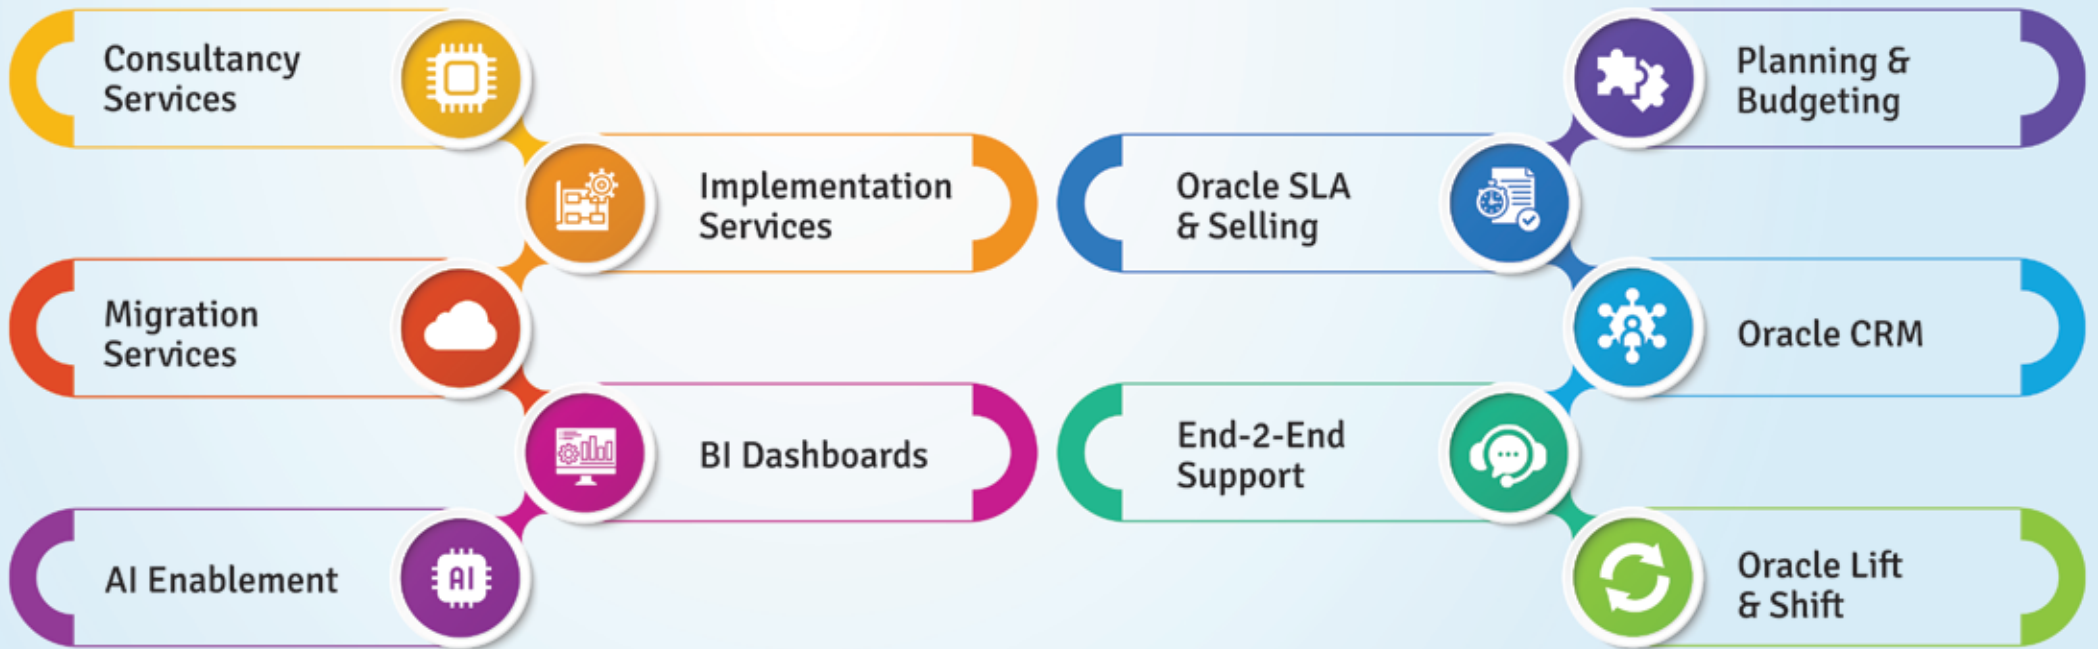

Oracle Enterprise Solutions