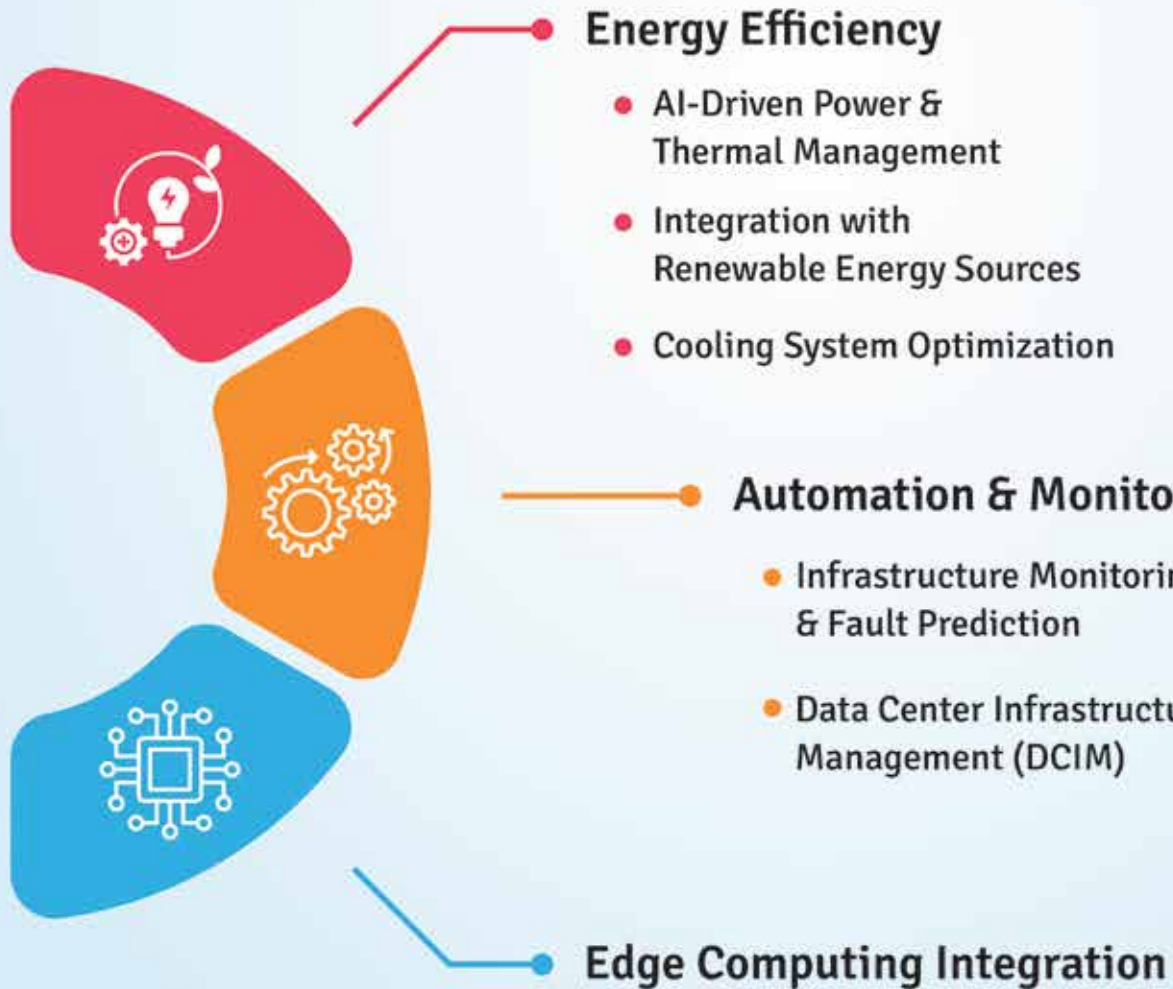

Smart Data Center Solutions